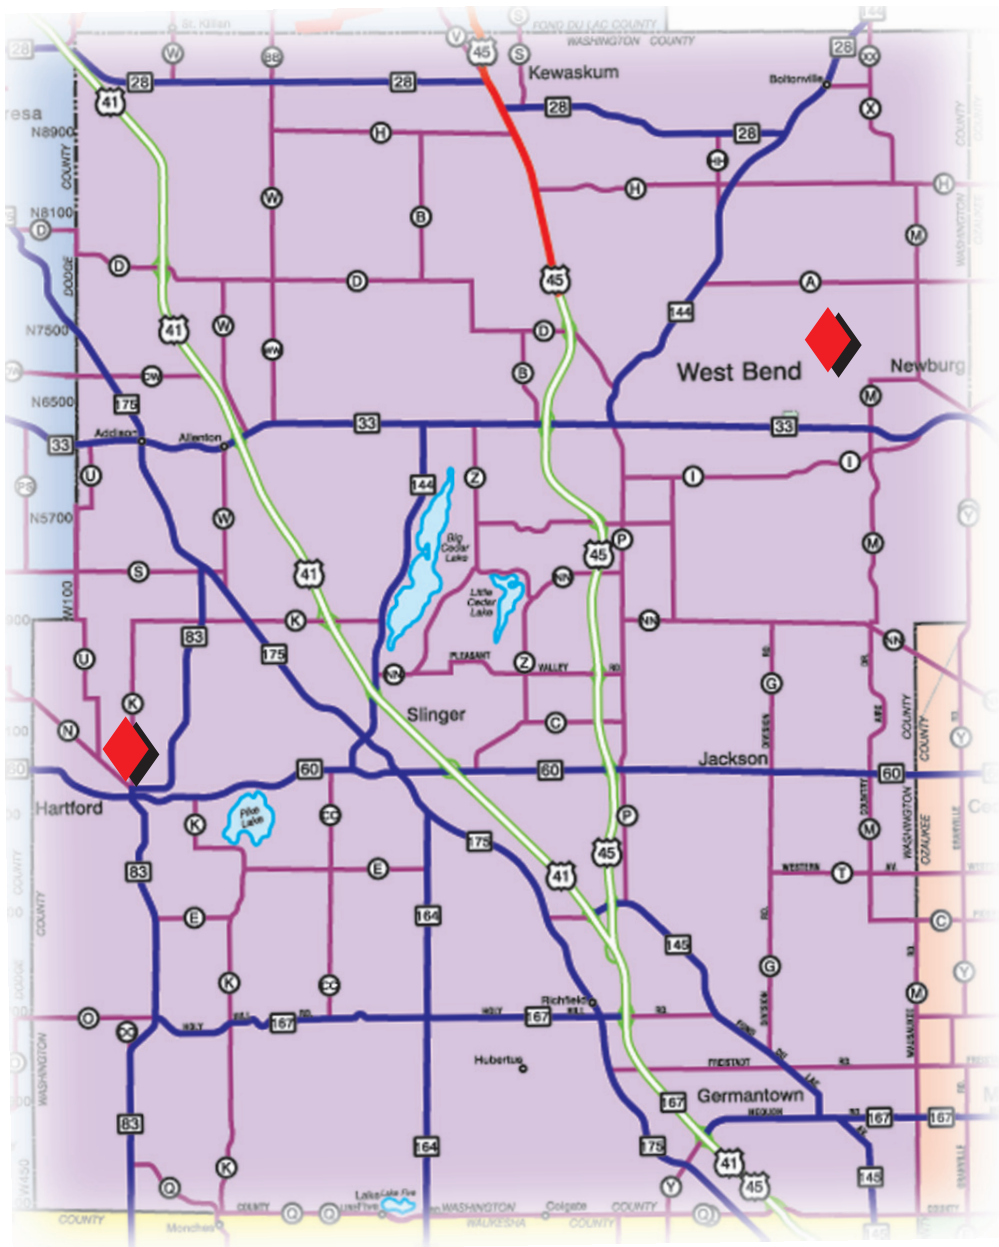

Washington County

Washington County is undergoing an industrial boom with companies such as QuadGraphics, Signicast, Gehl Company, Serigraph Inc., Regal Ware, Webster Corp. and AR Accessories Group Inc. Washington County has a total labor force of 60,000, with a 3% unemployment rate. Washington County flourishes with a number of dominant companies that drive the economy in a strong way.

- Data Collected from the US Census Bureau -

GMT
network

GREATER MILWAUKEE TODAY