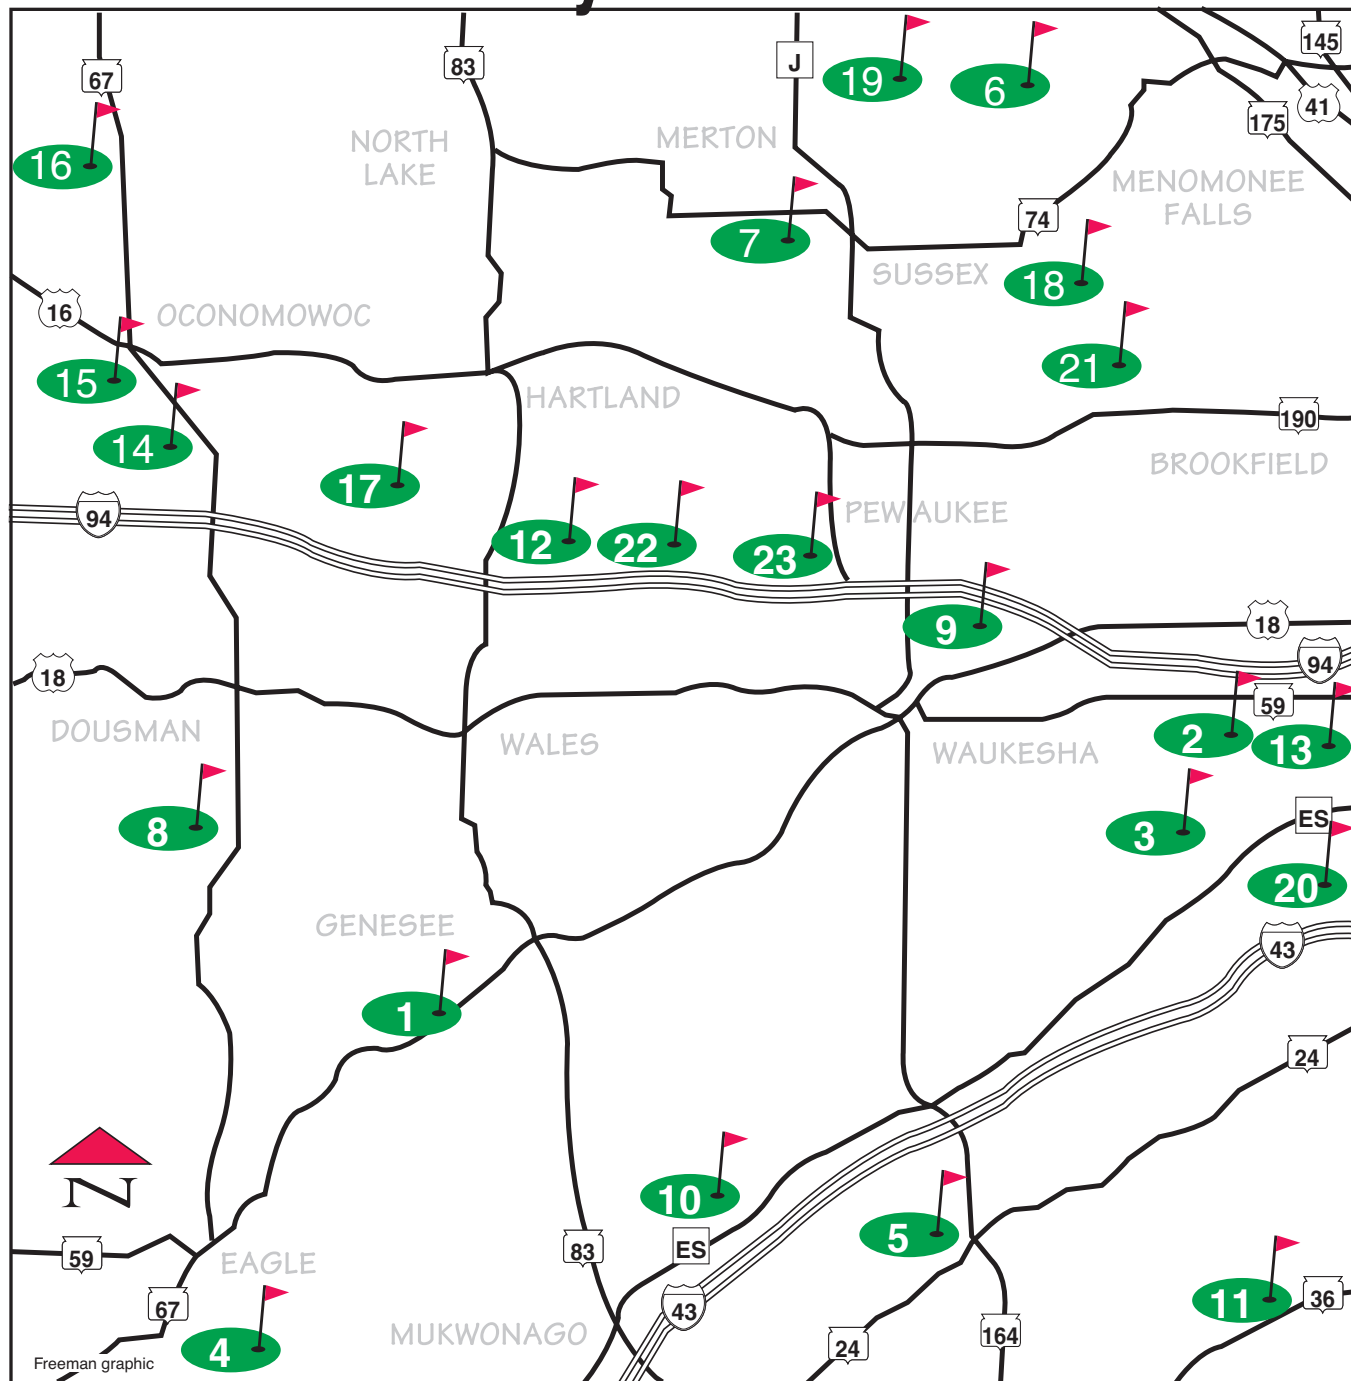

2011 golf: Where to play, how much you'll pay

Waukesha County Public Golf Courses

1. **Broadlands:** 18 Augusta Way, North Prairie. 18 holes. 392-6320.
2. **Brookfield Hills Golf Course:** 16075 Pinehurst Drive, Brookfield. 18 holes. 782-0885.
3. **Deer Haven:** 19180 W. Cleveland Ave., New Berlin. 18 holes. 650-0760
4. **Eagle Springs Golf Resort:** W352 S10355 Tuohy Road, Eagle. 9 holes. 594-2462.
5. **Edgewood Golf Club:** W240 S9950 Castle Road, Big Bend. 36 holes. 662-3110.
6. **Fairways of Woodside:** W235 N8501 Woodside Road, Sussex. 18 holes. 246-7042.
7. **Ironwood:** W270 N6166 Moraine Drive, Sussex. 27 holes. 538-9900.
8. **Kettle Moraine Golf Club:** 4299 Highway 67, Dousman. 18 holes. 965-6200.
9. **Moor Downs Golf Course:** 438 Prospect Ave., Waukesha. 9 holes. 548-7821.
10. **Morningstar:** S78 W25880 National Ave., town of Vernon. 18 holes. 662-1600.
11. **Muskego Lakes Golf Club:** S100-W14020 Highway 36, Muskego. 18 holes. 425-6500.
12. **Naga-Waukeee Golf Course:** W307 N1897 Maple Ave., Delafield. 18 holes. 367-2153.
13. **New Berlin Hills Golf Club:** 13175 W. Graham, New Berlin. 18 holes. 780-5200
14. **Olde Highlander:** 1350 Royale Mile Road, Oconomowoc. 18 holes. 567-6048.
15. **Paganica Golf Course:** 3850 Silver Lake Street, town of Summit. 18 holes. 567-0171.
16. **Rolling Hills:** 6996 Pennsylvania St., Oconomowoc. 18 holes. 567-7833
17. **St. John's Northwestern Military Academy:** 1101 N. Genesee St., Delafield holes. 646-7151.
18. **Silver Spring Country Club:** N56 W21318 Silver Spring Road, Menomonee Falls. 36-holes. 252-4666.
19. **Songbird Hills Golf Course:** W259 N8700 Highway 164, town of Lisbon. 18 holes. 246-7050.
20. **The Preserve at Deer Creek:** 4285 S. Sunnyslope Road, New Berlin. 9 holes. 784-9779.
21. **Wanaki Golf Course:** N50 W20830 Lisbon Road, Menomonee Falls. 18 holes. 252-3480.
22. **Western Lakes Golf Club:** W287 N1963 Oakton Road, Pewaukee. 18 holes. 691-1181.
23. **Willow Run Golf Course:** N12 W26506 Golf Road, Pewaukee. 18 holes. 544-8585

BROADLANDS
9 Holes: Weekdays $18.50 walking, $28 with cart; weekends $24 walking, $33.50 with cart
18 Holes: Weekdays $36 walking, $52.50 with cart; weekends $45 walking, $61.50 with cart
Club Rentals: $9 for 9, $16 for 18
Specials: Juniors (under 18) and Seniors (60 and over) get $5 off 9 and $10 off 18 Monday through Friday. ... Early bird Special: before 8 a.m. Monday through Friday, $27.50 walking 18, $39.75 riding 18. ... Replay Special: 18 with cart during same day get carts for free. ... Spring Special: Monday through Friday until May 10th, 18 with cart only $41.50
Reservations: No fee, up to two weeks in advance

BROOKFIELD HILLS
9 Holes: Weekdays $11.75; weekends $12.75
18 Holes: Weekdays $18.25 walking and $28.75 riding; weekends $19.25 walking and $29.75 riding
Specials: Senior citizen rates $9.75 walking and $16 riding for nine holes, $14 walking and $23 riding for 18 holes Mondays through Thursday and all day Friday
Reservations: No fee; reservations up to a week in advance