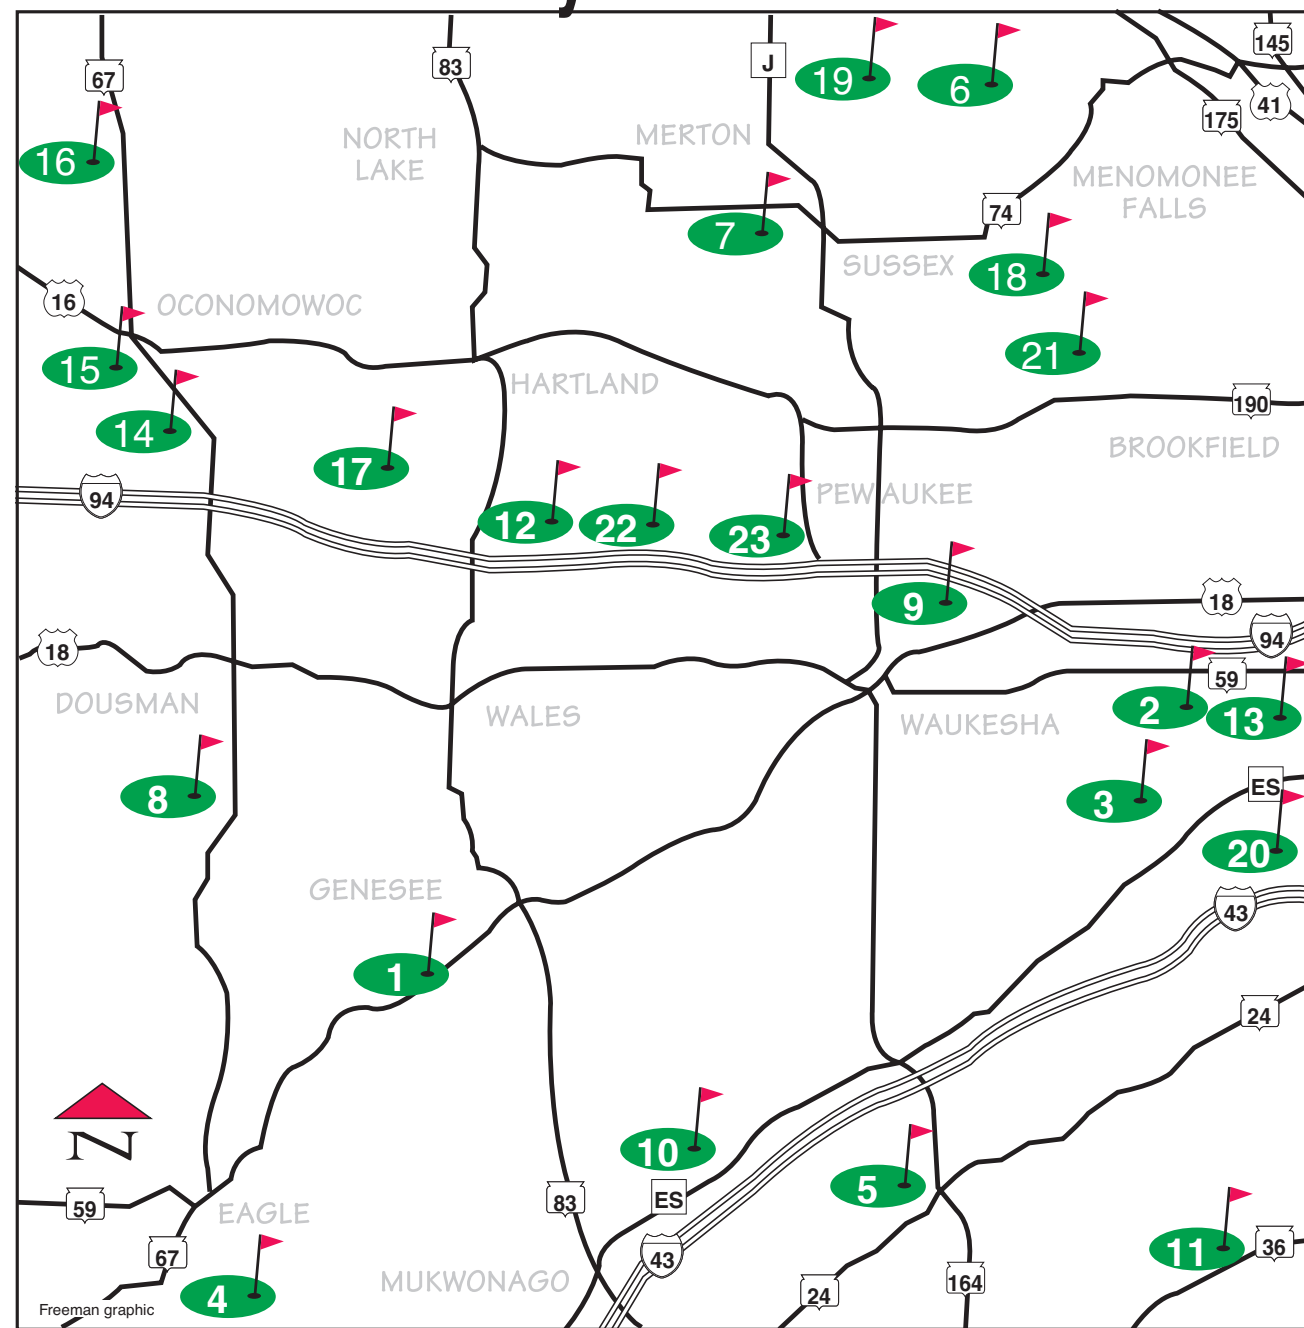

2012 golf: Where to play, how much you'll pay

Waukesha County Public Golf Courses

1. **Broadlands:** 18 Augusta Way, North Prairie. 18 holes. 392-6320.
2. **Brookfield Hills Golf Course:** 16075 Pinehurst Drive, Brookfield. 18 holes. 782-0885.
3. **Deer Haven:** 19180 W. Cleveland Ave., New Berlin. 18 holes. 650-0760
4. **Eagle Springs Golf Resort** W352 S10355 Tuohy Road, Eagle. 9 holes. 594-2462.
5. **Edgewood Golf Club:** W240 S9950 Castle Road, Big Bend. 36 holes. 662-3110.
6. **Fairways of Woodside:** W235 N8501 Woodside Road, Sussex. 18 holes. 246-7042.
7. **Ironwood:** W270 N6166 Moraine Drive, Sussex. 27 holes. 538-9900.
8. **Kettle Moraine Golf Club:** 4299 Highway 67, Dousman. 18 holes. 965-6200.
9. **Moor Downs Golf Course:** 438 Prospect Ave., Waukesha. 9 holes. 548-7821.
10. **Morningstar:** S78 W25880 National Ave., town of Vernon. 18 holes. 662-1600.
11. **Muskego Lakes Golf Club:** S100-W14020 Highway 36, Muskego. 18 holes. 425-6500.
12. **Naga-Waukee Golf Course:** W307 N1897 Maple Ave., Delafield. 18 holes. 367-2153.
13. **New Berlin Hills Golf Club:** 13175 W. Graham, New Berlin. 18 holes. 780-5200
14. **Olde Highlander:** 1350 Royale Mile Road, Oconomowoc. 18 holes. 567-6048.
15. **Paganica Golf Course:** 3850 Silver Lake Street, town of Summit. 18 holes. 567-0171.
16. **Rolling Hills:** 6996 Pennsylvania St., Oconomowoc. 18 holes. 567-7833
17. **St. John's Northwestern Military Academy:** 1101 N. Genesee St., Delafield holes. 646-7151.
18. **Silver Spring Country Club:** N56 W21318 Silver Spring Road, Menomonee Falls. 36-holes. 252-4666.
19. **Songbird Hills Golf Course:** W259 N8700 Highway 164, town of Lisbon. 18 holes. 246-7050.
20. **The Preserve at Deer Creek:** 4285 S. Sunnyslope Road, New Berlin. 9 holes. 784-9779.
21. **Wanaki Golf Course:** N50 W20830 Lisbon Road, Menomonee Falls. 18 holes. 252-3480.
22. **Western Lakes Golf Club:** W287 N1963 Oakton Road, Pewaukee. 18 holes. 691-1181.
23. **Willow Run Golf Course:** N12 W26506 Golf Road, Pewaukee. 18 holes. 544-8585

BROADLANDS

9 Holes: Weekdays $18.50 walking, $28 with cart; weekends $24 walking, $33.50 with cart

18 Holes: Weekdays $36 walking, $53 with cart; weekends $45 walking, $62 with cart

Club Rentals: $9 for 9, $16 for 18
Specials: Juniors (under 18) and Seniors (60 and over) get $5 off 9 and $10 off 18 Monday through Friday. ... Early bird Special: before 8 a.m. Monday through Friday, $28 walking 18, $40 riding 18. ... Replay Special: 18 with cart during same day get carts for free. ... Spring Special: Monday through Friday until May 4, 18 with cart $41.50

Reservations: No fee, up to two weeks in advance

BROOKFIELD HILLS

9 Holes: Weekdays $11.75 walking, $19.25 riding; weekends $12.75 walking, $20.25 riding

18 Holes: Weekdays $18.25 walking and $28.75 riding; weekends $19.25 walking and $29.75 riding

Specials: Senior citizen and junior rates $9.75 walking and $16 riding for nine holes, $14 walking and $23 riding for 18 holes Mondays through Thursday before and after leagues and all day Friday

Reservations: No fee; reservations up to a week in advance

DEER HAVEN GOLF CLUB

9 Holes: Weekdays $10 and weekends $13 walking

18 Holes: Weekdays $18 and weekends $20 walking